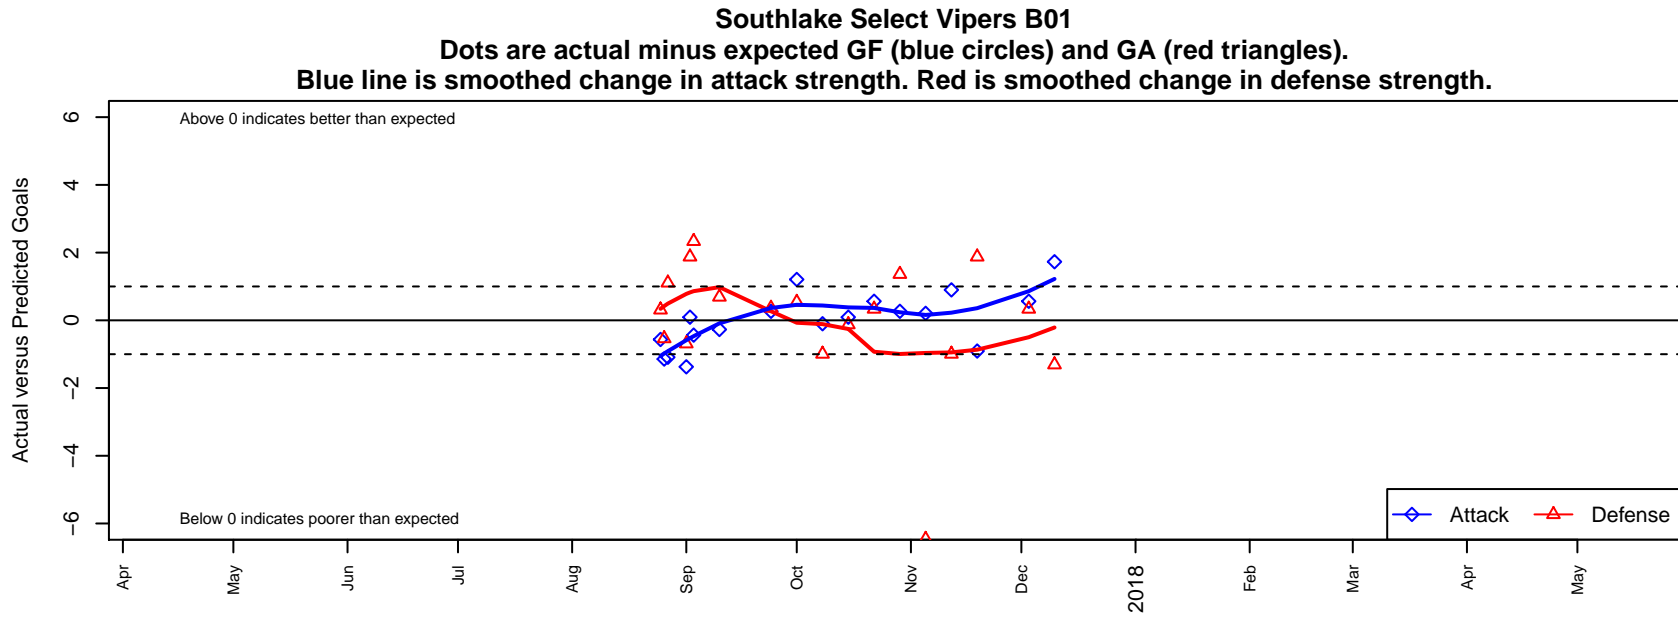

# Southlake Select Vipers B01

Southlake Select SC  
Tukwila, WA  
B01 total strength=1469  
attack=17.55 defense=5.89  
fall league = NPSL DIVISION 1 (01) U17

alt names used:  
Southlake Select B01 Red  
Southlake Select B01 Vipers

Venues played:  
2017 River Jam Copa U17-19  
2017 Labor Day Cup BU17 Silver  
2017 NPSL DIVISION 1 (01) U17

**attack and defense variance (black dot)  
relative to other teams  
and top 10 in region**