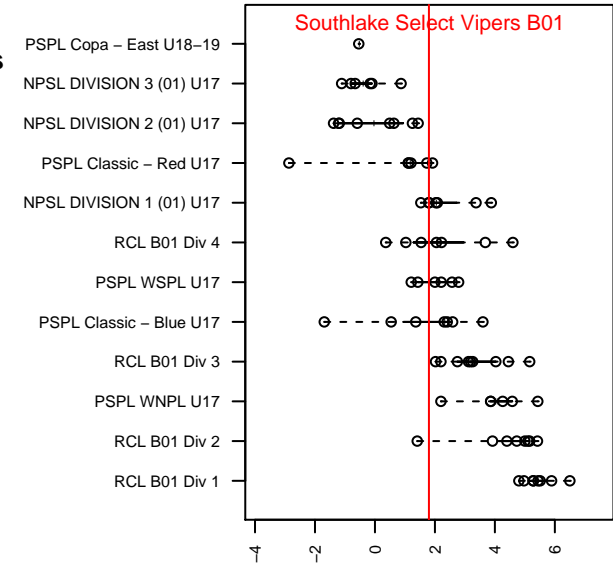

**attack and defense rating
relative to others at age
and all opponents in last 13 months**